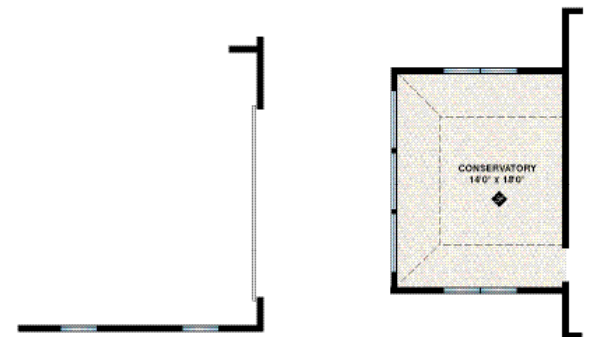

The Royal

2,482 Square Feet • 4 Bedrooms
2 1/2 Baths • 2 Car Garage

FIRST FLOOR VINYL

SECOND FLOOR VINYL

PARAMOUNT POSSIBILITIES (NOT TO SCALE)

◆ Side Entry Garage Possibility

◆ Conservatory Possibility

Ask About Our Additional Paramount Possibilities.

This symbol represents the imaginative design features available to personalize your home. Please consult a Paramount Sales Associate for "Paramount Possibilities" options.

All dimensions are approximate and subject to field variation. Some floor plan configurations vary slightly on each floor. Elevations shown are artist's conceptual renderings. Actual shape of tray ceilings may vary from drawing. Some floor plans and windows may vary slightly with alternate elevations. Please consult a Paramount Associate for details.