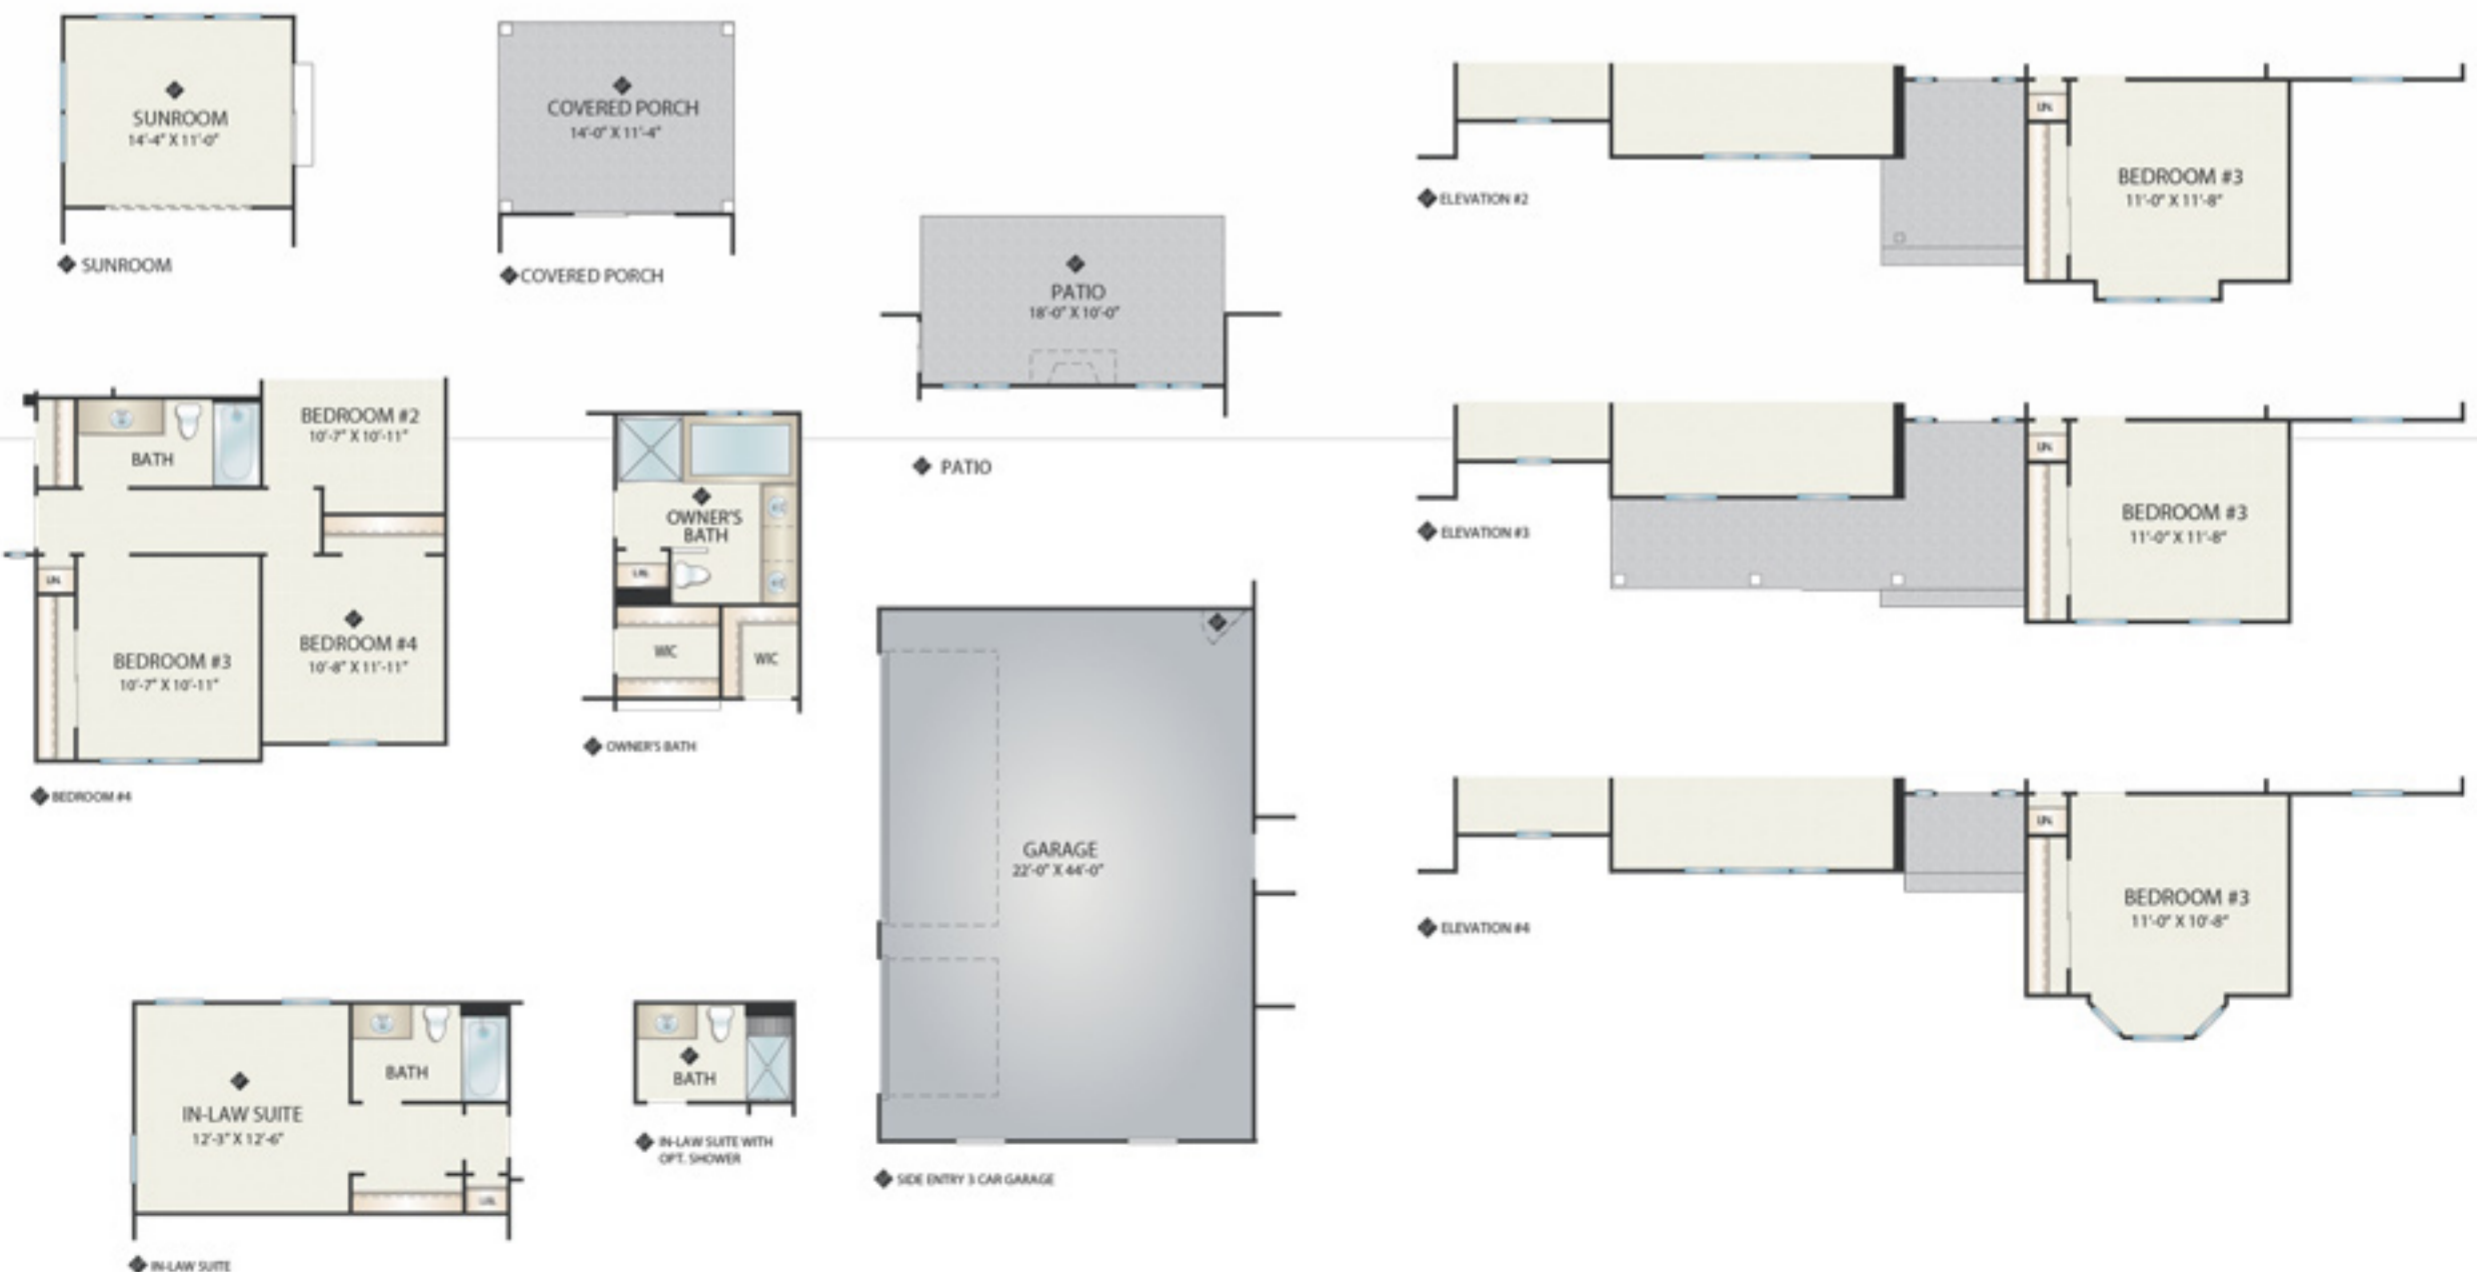

The Antler

2,130 Square Feet • 3 Bedrooms
2 Baths • 2 Car Garage

FIRST FLOOR VINYL

PARAMOUNT POSSIBILITIES (NOT TO SCALE)

All dimensions are approximate and subject to field variation. Some floor plan configurations vary slightly on each floor. Elevations shown are artist's conceptual renderings. Actual shape of tray ceilings may vary from drawing. Some floor plans and windows may vary slightly with alternate elevations.

Ask About Our Additional Paramount Possibilities.

This symbol represents the imaginative design features available to personalize your home. Please consult a Paramount Sales Associate for "Paramount Possibilities" options.